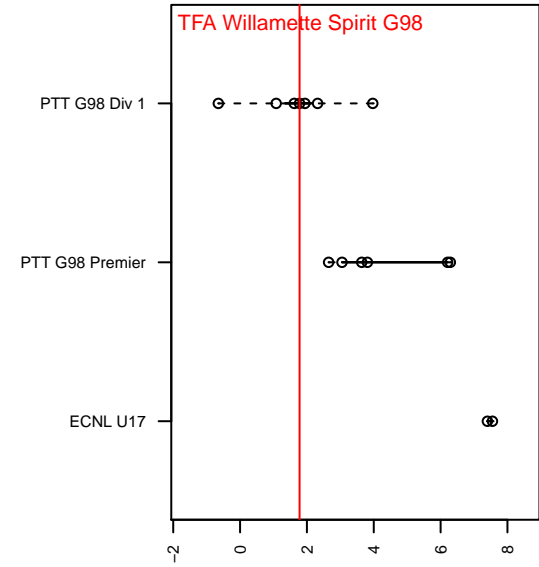

**attack and defense rating
relative to others at age
and all opponents in last 13 months**