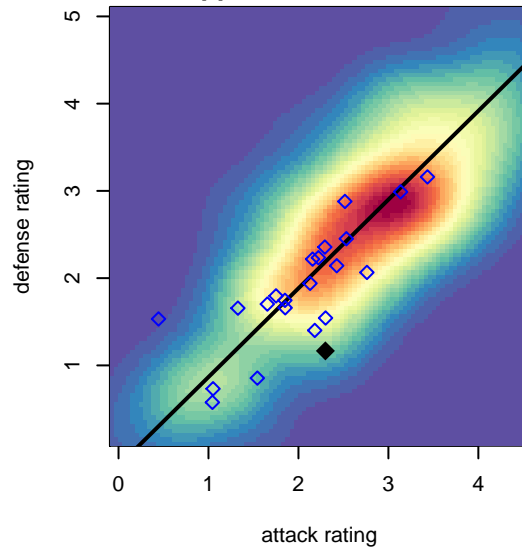

**attack and defense rating
relative to others at age
and all opponents in last 13 months**