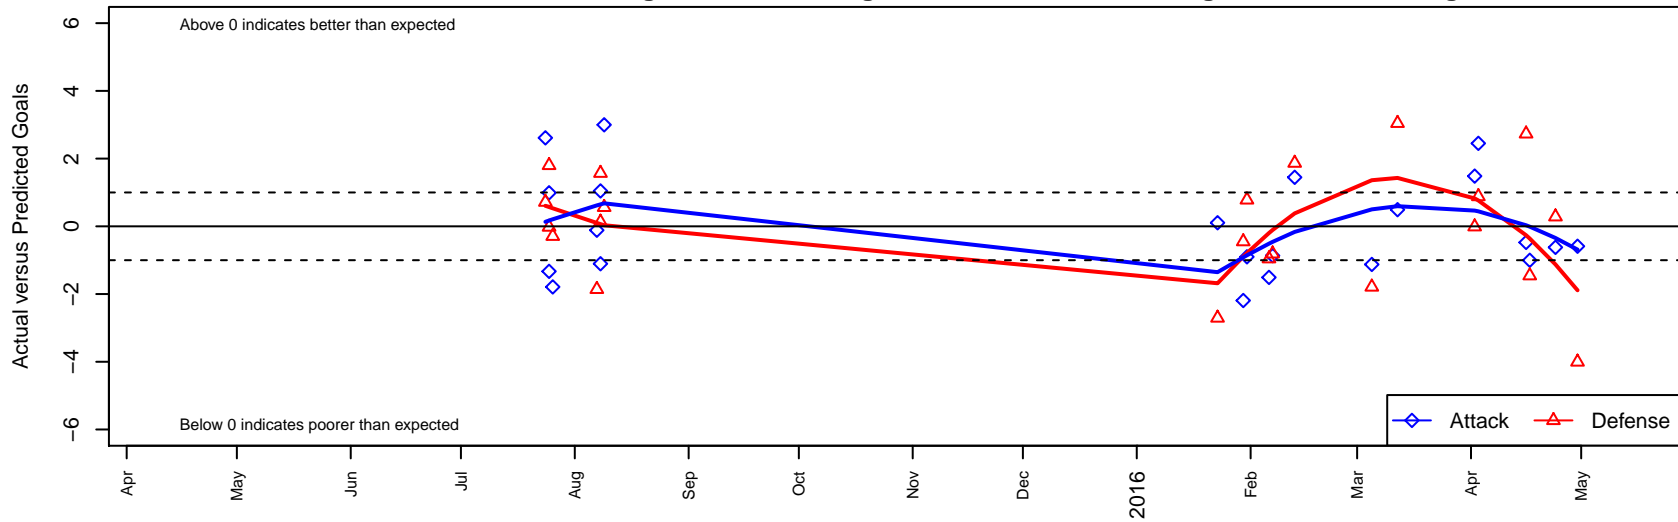

TFA Willamette Spirit G98

, OR
 G98 total strength=1300
 attack=9.97 defense=3.21
 fall league = PTT G98 Div 1

alt names used:
 TFA WILLAMETTE SPIRIT (OR)
 TFA Willamette Spirit
 TFA Willamette Spirit

Venues played:
 2015 Oswego Nike Cup U16/17 Silver U17
 2015 Mt Hood Challenge U18
 2015 PTT G98 Division 1
 2015 OYS State Cup G98

TFA Willamette Spirit G98
 Dots are actual minus expected GF (blue circles) and GA (red triangles).
 Blue line is smoothed change in attack strength. Red is smoothed change in defense strength.

**attack and defense variance (black dot)
relative to other teams
and top 10 in region**