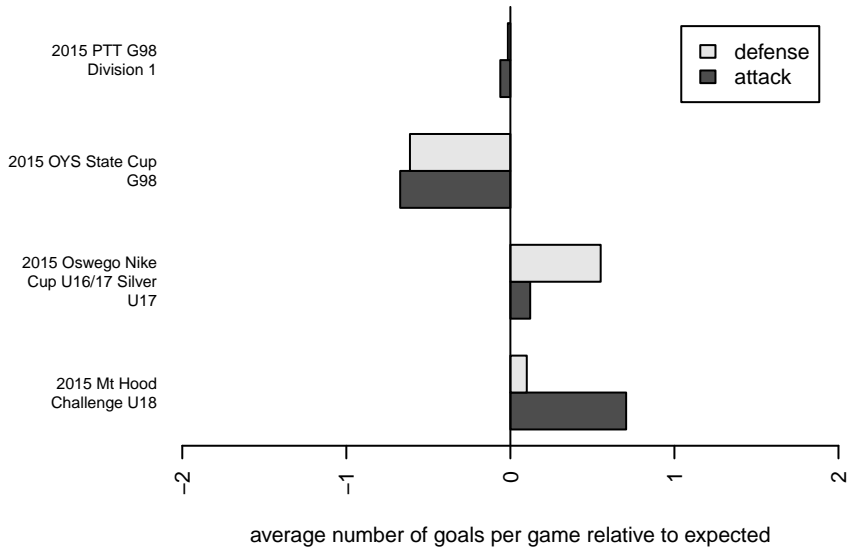

Performance relative to 13 month average