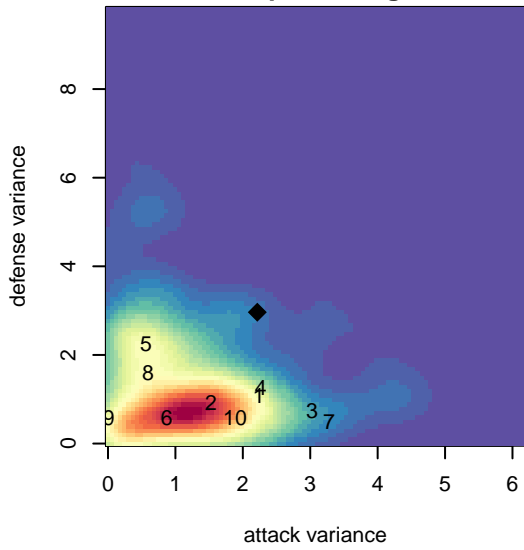

TFA Willamette Spirit G98

, OR
 G98 total strength=1300
 attack=9.97 defense=3.21
 fall league = PTT G98 Div 1

alt names used:
 TFA WILLAMETTE SPIRIT (OR)
 TFA Willamette Spirit
 TFA Willamette Spirit

Venues played:
 2015 Oswego Nike Cup U16/17 Silver U17
 2015 Mt Hood Challenge U18
 2015 PTT G98 Division 1
 2015 OYS State Cup G98

TFA Willamette Spirit G98
 Dots are actual minus expected GF (blue circles) and GA (red triangles).
 Blue line is smoothed change in attack strength. Red is smoothed change in defense strength.

**attack and defense variance (black dot)
relative to other teams
and top 10 in region**